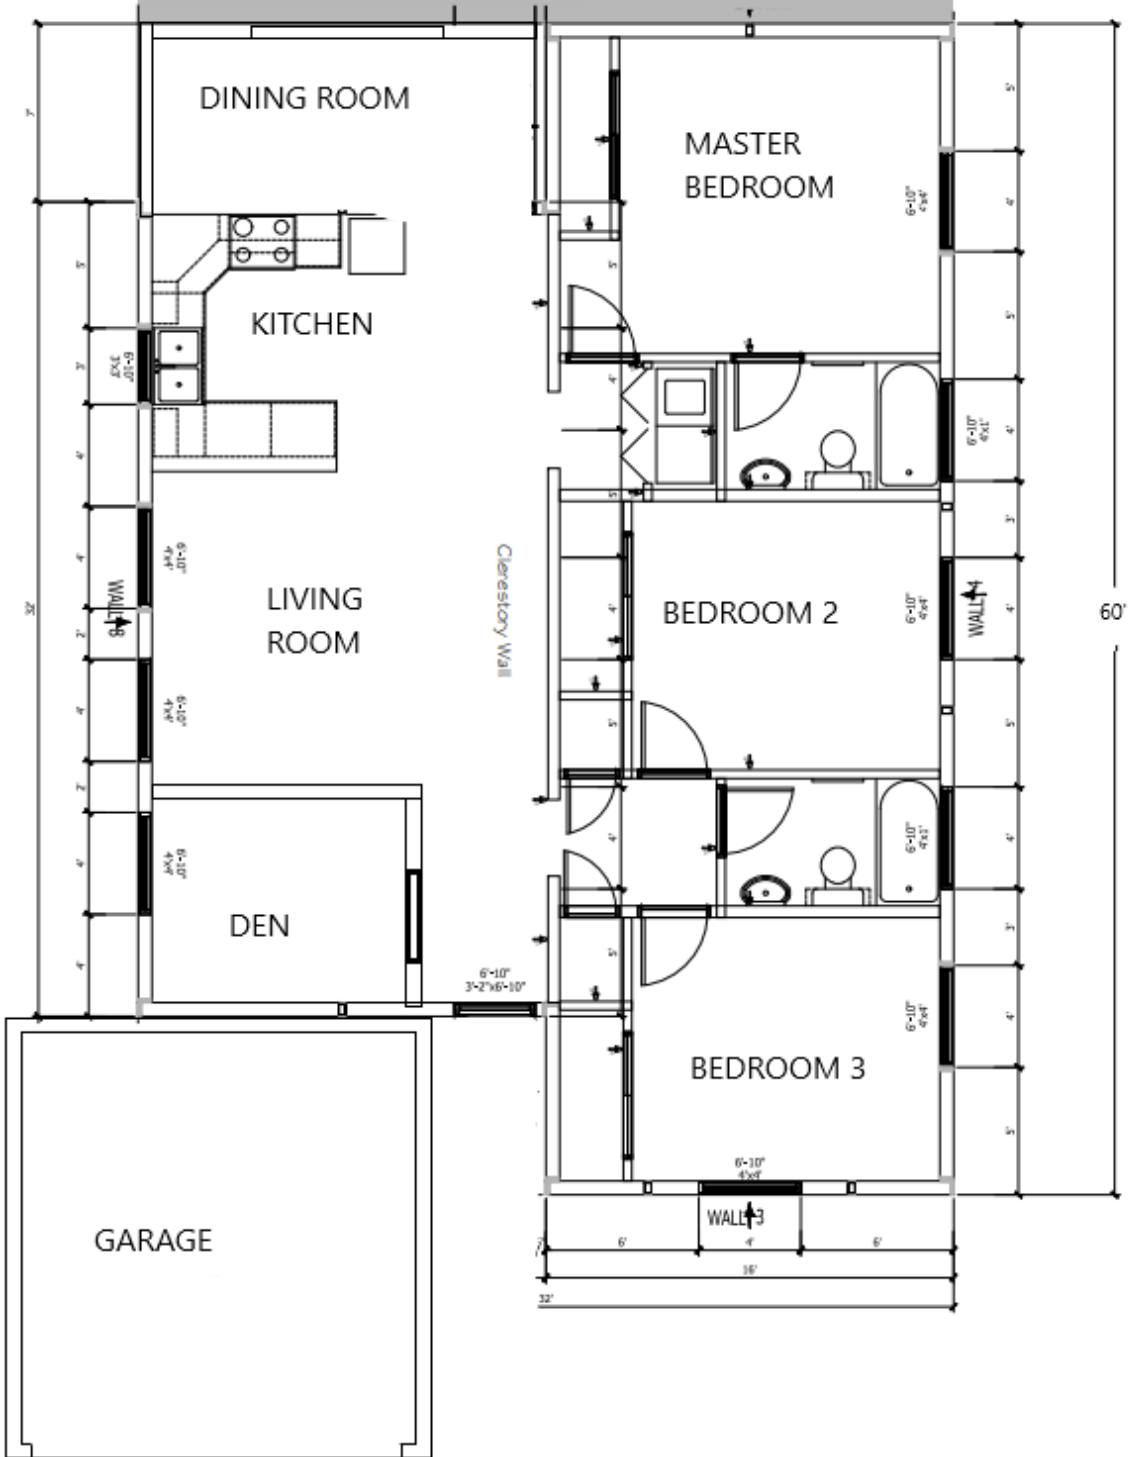

32'

WOODEN DECK

FLAT ROOF WITH 38 LBS/FT SNOW LOAD

FRONT

BACK