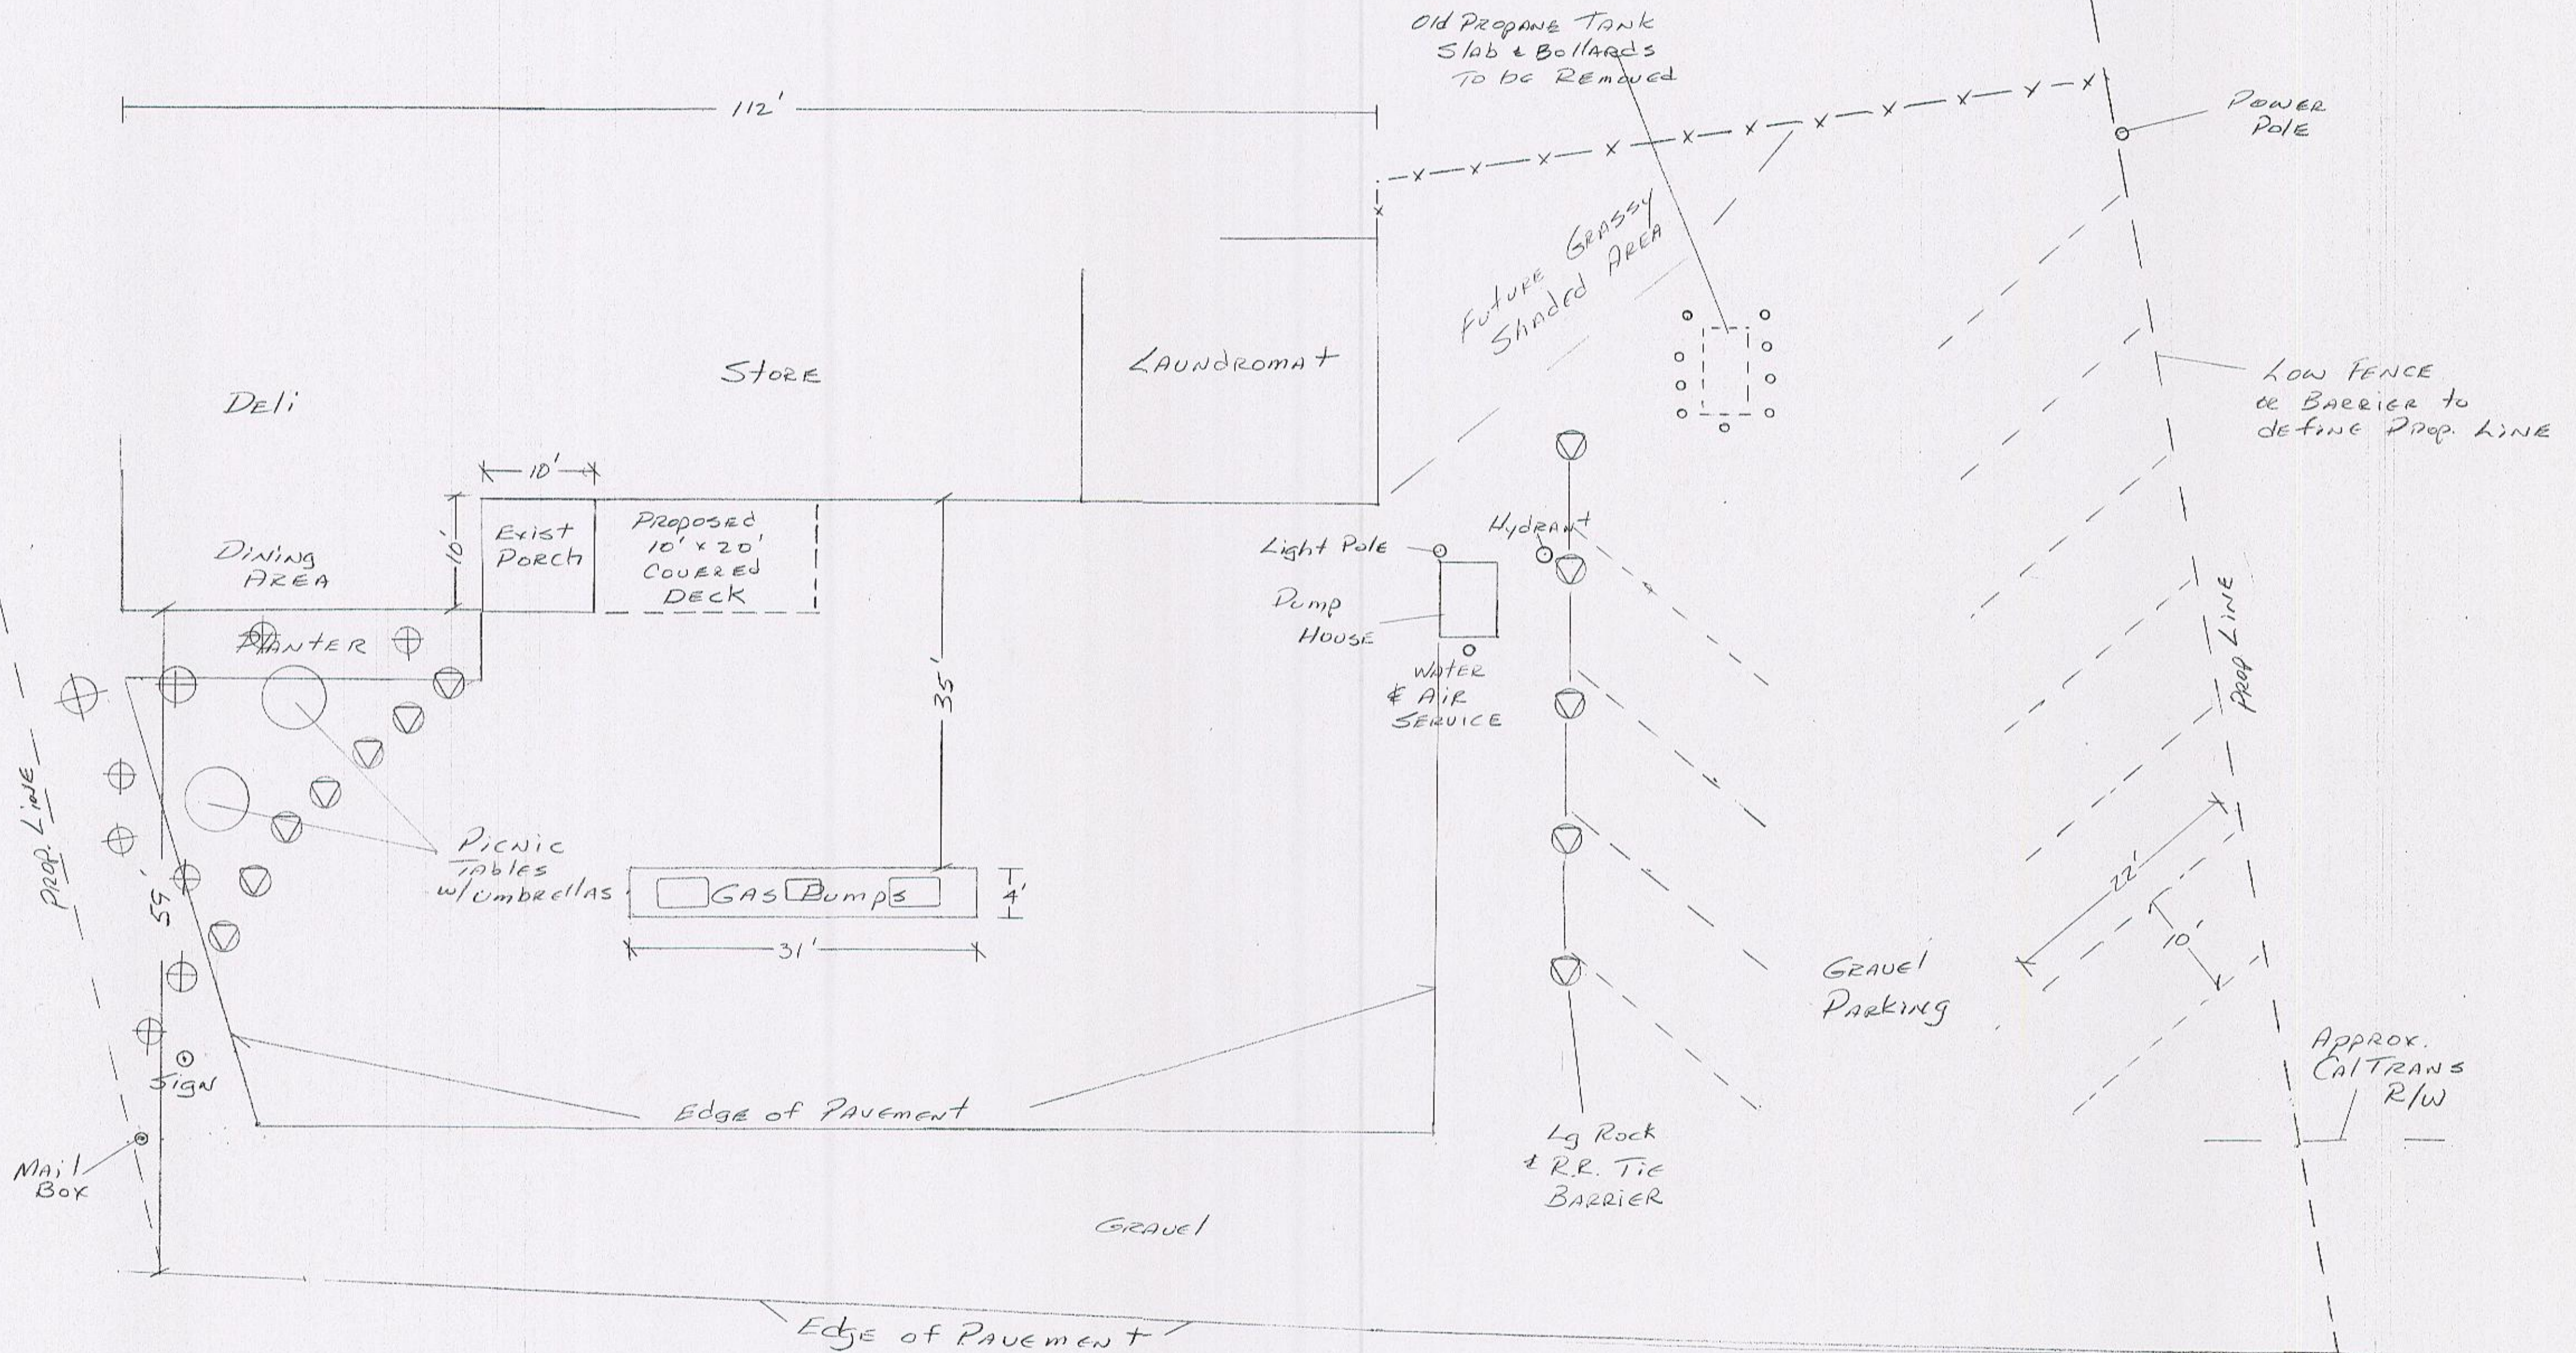

Proposed Site Improvements

⊕ Large Potted Trees & Shrubs

⊙ 2' to 3' Rocks

Seating At Present in Deli 12 PERSONS
 Proposed on Deck 6 PERSONS
 Proposed @ Picnic Tables 8 PERSONS
 Total 26 PERSONS

Walker Country Store 107700 Hwy. 395, Walker, CA

Site Plan Scale 1" = 20'

Drawn by: Robert Vance P. O. Box 465, Big Pine, CA 93513

Phone # 760-938-0046